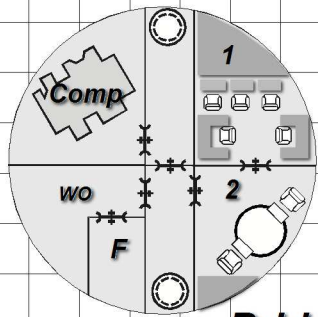

**WO = Watch Officer Bunks**  
**AL = Airlock**  
**F = Fresher/ Bathroom**  
**W = Weapons Locker**  
**1 = Bridge/ Flight Ops Deck**  
**2 = Astrogation/ Navigation**

**Bridge**

**Weapons Deck**

**Lower Cargo Deck**  
(Fuel Storage below Lower Cargo Deck)

**Operations**

**Crew Deck**

**Upper Cargo Deck**

**Engineering Deck/ Loading Bay**

**NALSN Veracruz**  
**Plano Class Supply Frigate**

**1 Square = 5 feet**