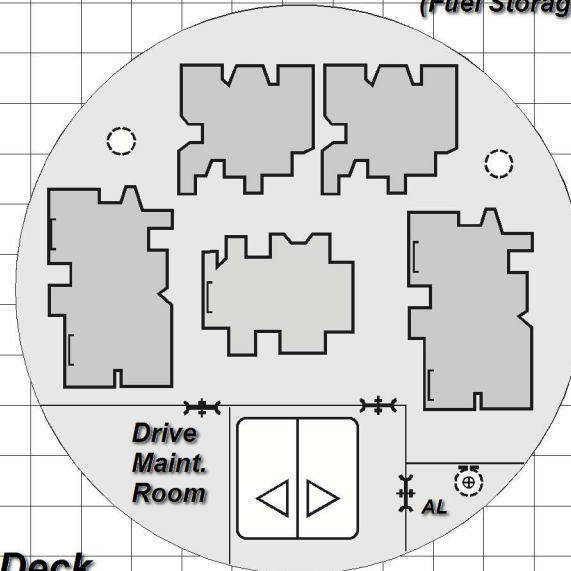

**WO = Watch Officer Bunks**  
**AL = Airlock**  
**F = Fresher/ Bathroom**  
**W = Weapons Locker**  
**1 = Bridge/ Flight Ops Deck**  
**2 = Astrogation/ Navigation**

**Bridge**

**Weapons Deck**

**Lower Cargo Deck**  
(Fuel Storage below Lower Cargo Deck)

**Operations**

**Crew Deck**

**Upper Cargo Deck**

**Engineering Deck/ Loading Bay**

**NALSN Veracruz**  
**Plano Class Supply Frigate**

**1 Square = 5 feet**