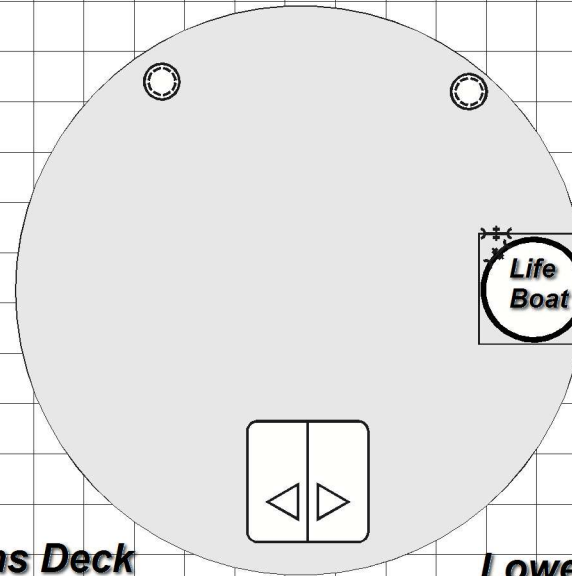

**WO = Watch Officer Bunks**  
**AL = Airlock**  
**F = Fresher/ Bathroom**  
**W = Weapons Locker**  
**1 = Bridge/ Flight Ops Deck**  
**2 = Astrogation/ Navigation**

**Bridge**

**Weapons Deck**

**Lower Cargo Deck**  
(Fuel Storage below Lower Cargo Deck)

**Operations**

**Crew Deck**

**Upper Cargo Deck**

**Engineering Deck/ Loading Bay**

**NALSN Veracruz**  
**Plano Class Supply Frigate**

**1 Square = 5 feet**