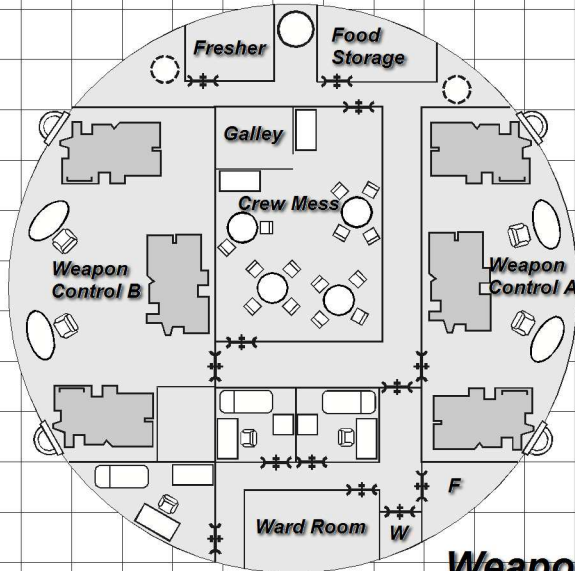

**WO = Watch Officer Bunks**  
**AL = Airlock**  
**F = Fresher/ Bathroom**  
**W = Weapons Locker**  
**1 = Bridge/ Flight Ops Deck**  
**2 = Astrogation/ Navigation**

**Bridge**

**Weapons Deck**

**Lower Cargo Deck**  
(Fuel Storage below Lower Cargo Deck)

**Operations**

**Crew Deck**

**Upper Cargo Deck**

**Engineering Deck/ Loading Bay**

**NALSN Veracruz**  
**Plano Class Supply Frigate**

**1 Square = 5 feet**