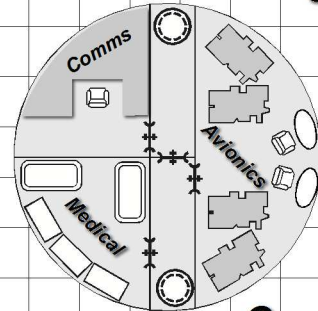

**WO = Watch Officer Bunks**  
**AL = Airlock**  
**F = Fresher/ Bathroom**  
**W = Weapons Locker**  
**1 = Bridge/ Flight Ops Deck**  
**2 = Astrogation/ Navigation**

**Bridge**

**Weapons Deck**

**Lower Cargo Deck**  
(Fuel Storage below Lower Cargo Deck)

**Operations**

**Crew Deck**

**Upper Cargo Deck**

**Engineering Deck/ Loading Bay**

**NALSN Veracruz**  
**Plano Class Supply Frigate**

**1 Square = 5 feet**